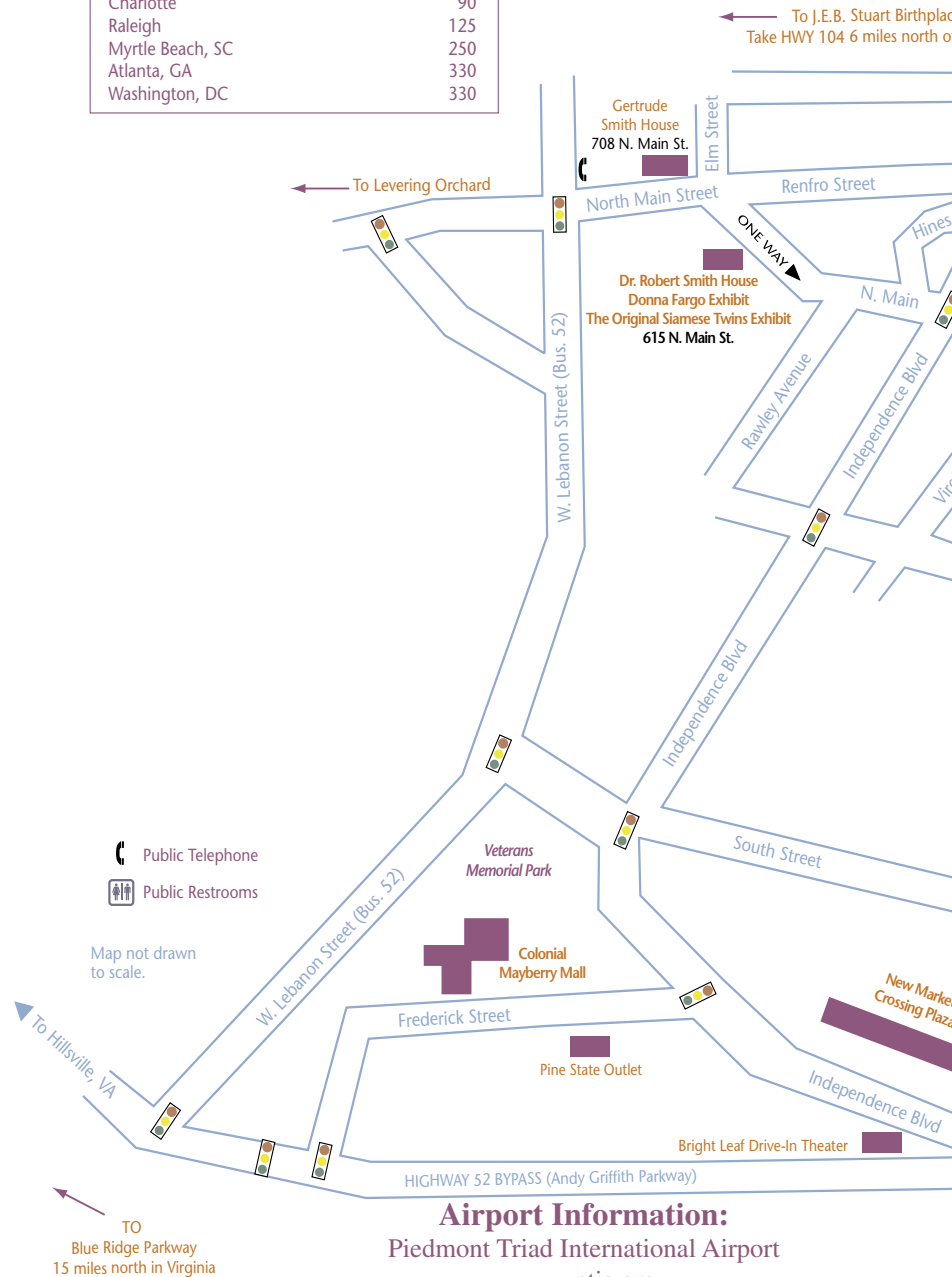

### Mount Airy

1◦9◦9◦4

All American City

LOCATION (distance in miles from Mount Airy)	
Mayberry	0
Pilot Mountain	15
Winston-Salem	35
Greensboro	55
Charlotte	90
Raleigh	125
Myrtle Beach, SC	250
Atlanta, GA	330
Washington, DC	330

# Mount Airy, North Carolina